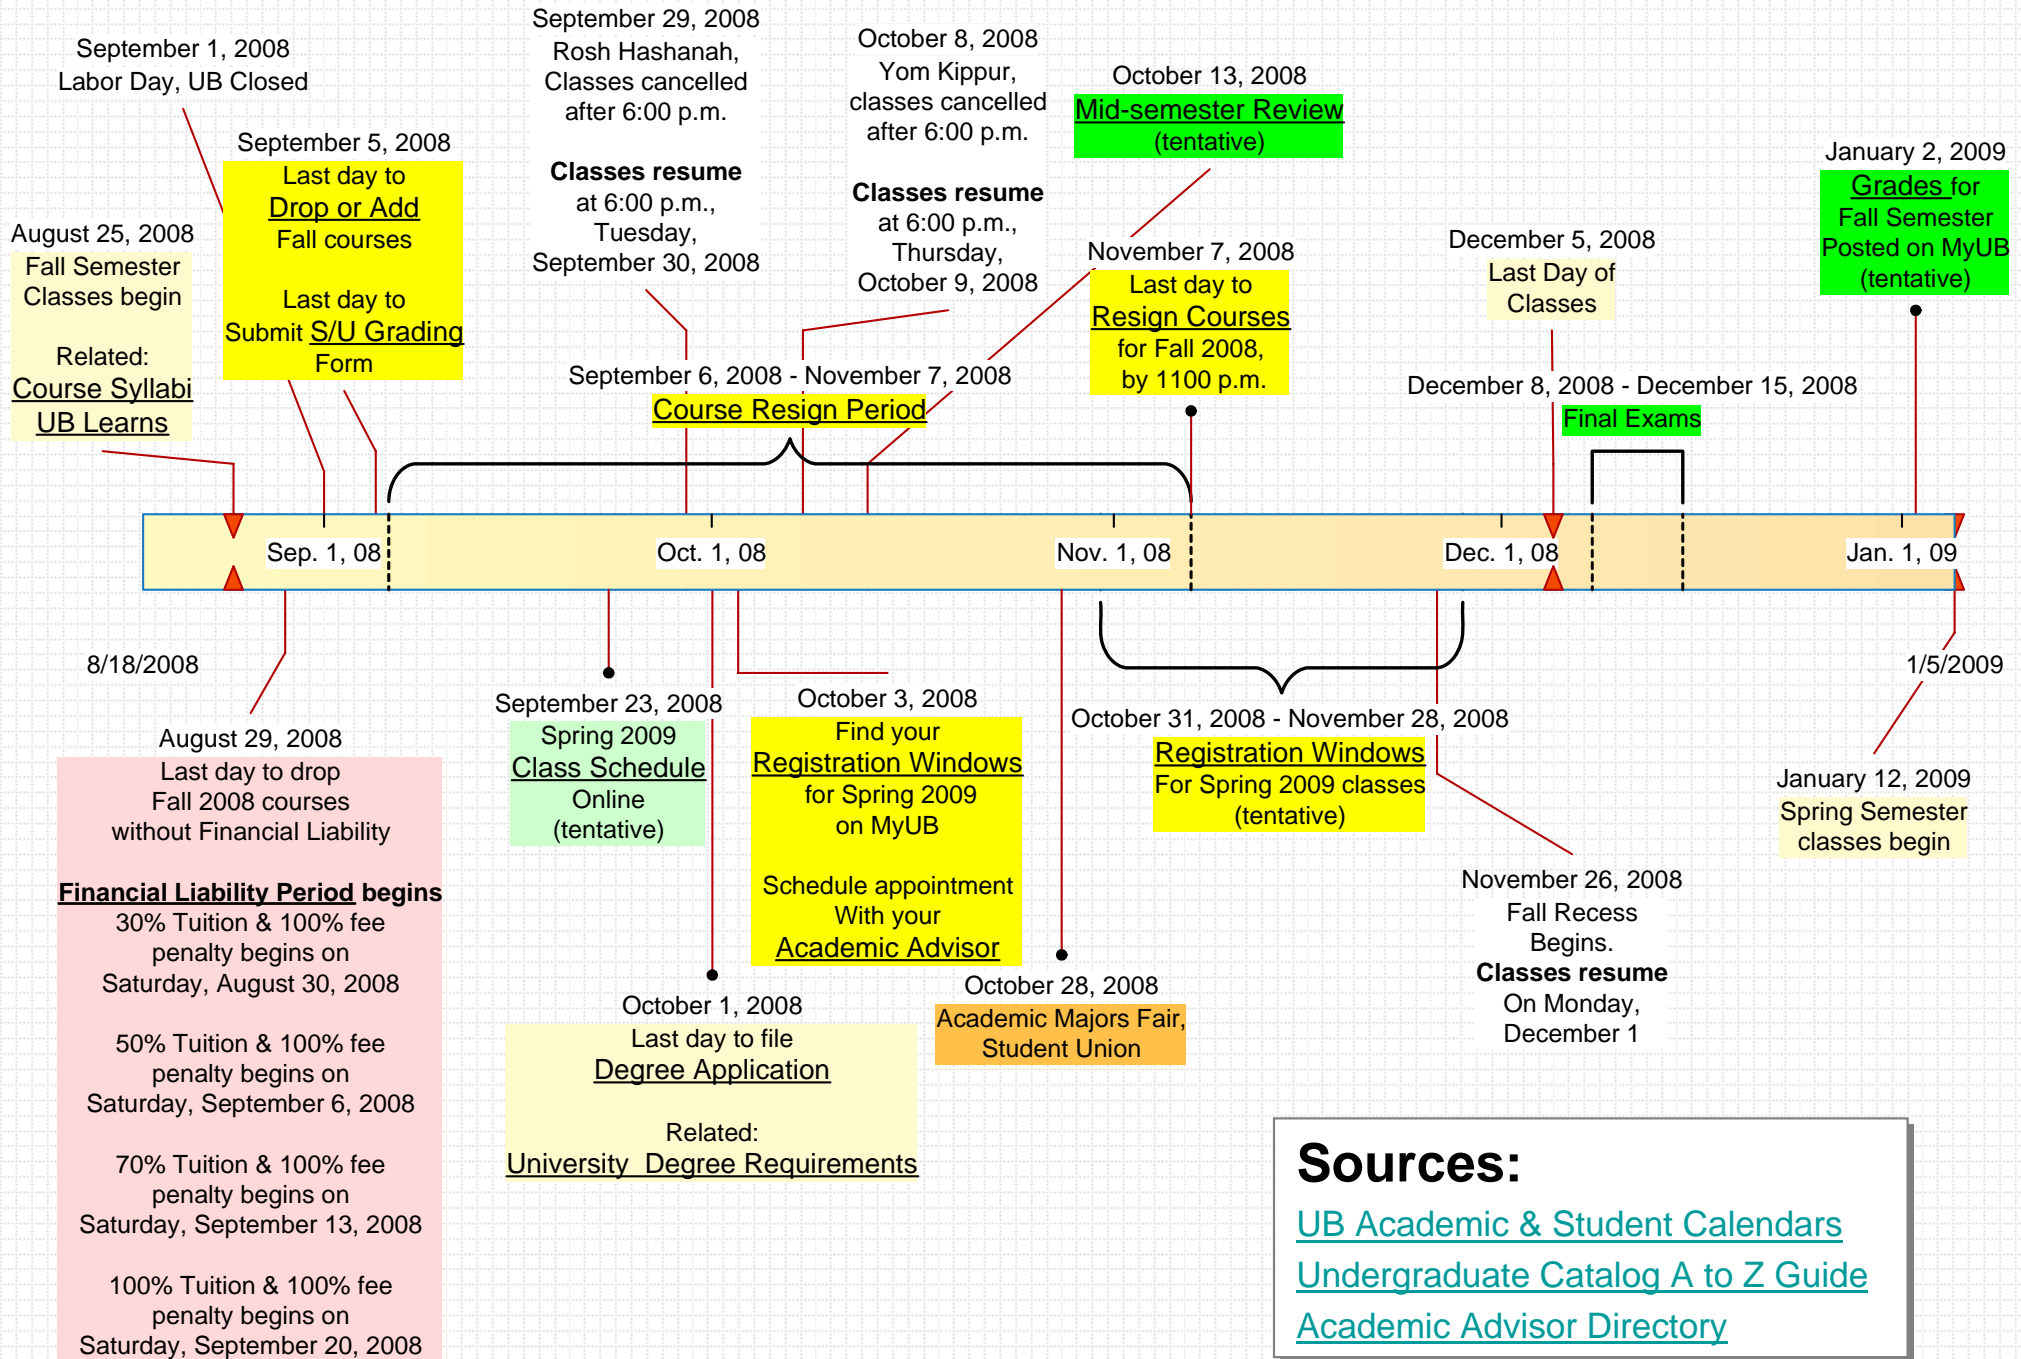

Important Dates Fall 2008 (Undergraduate)

University at Buffalo

Sources:
[UB Academic & Student Calendars](#)
[Undergraduate Catalog A to Z Guide](#)
[Academic Advisor Directory](#)