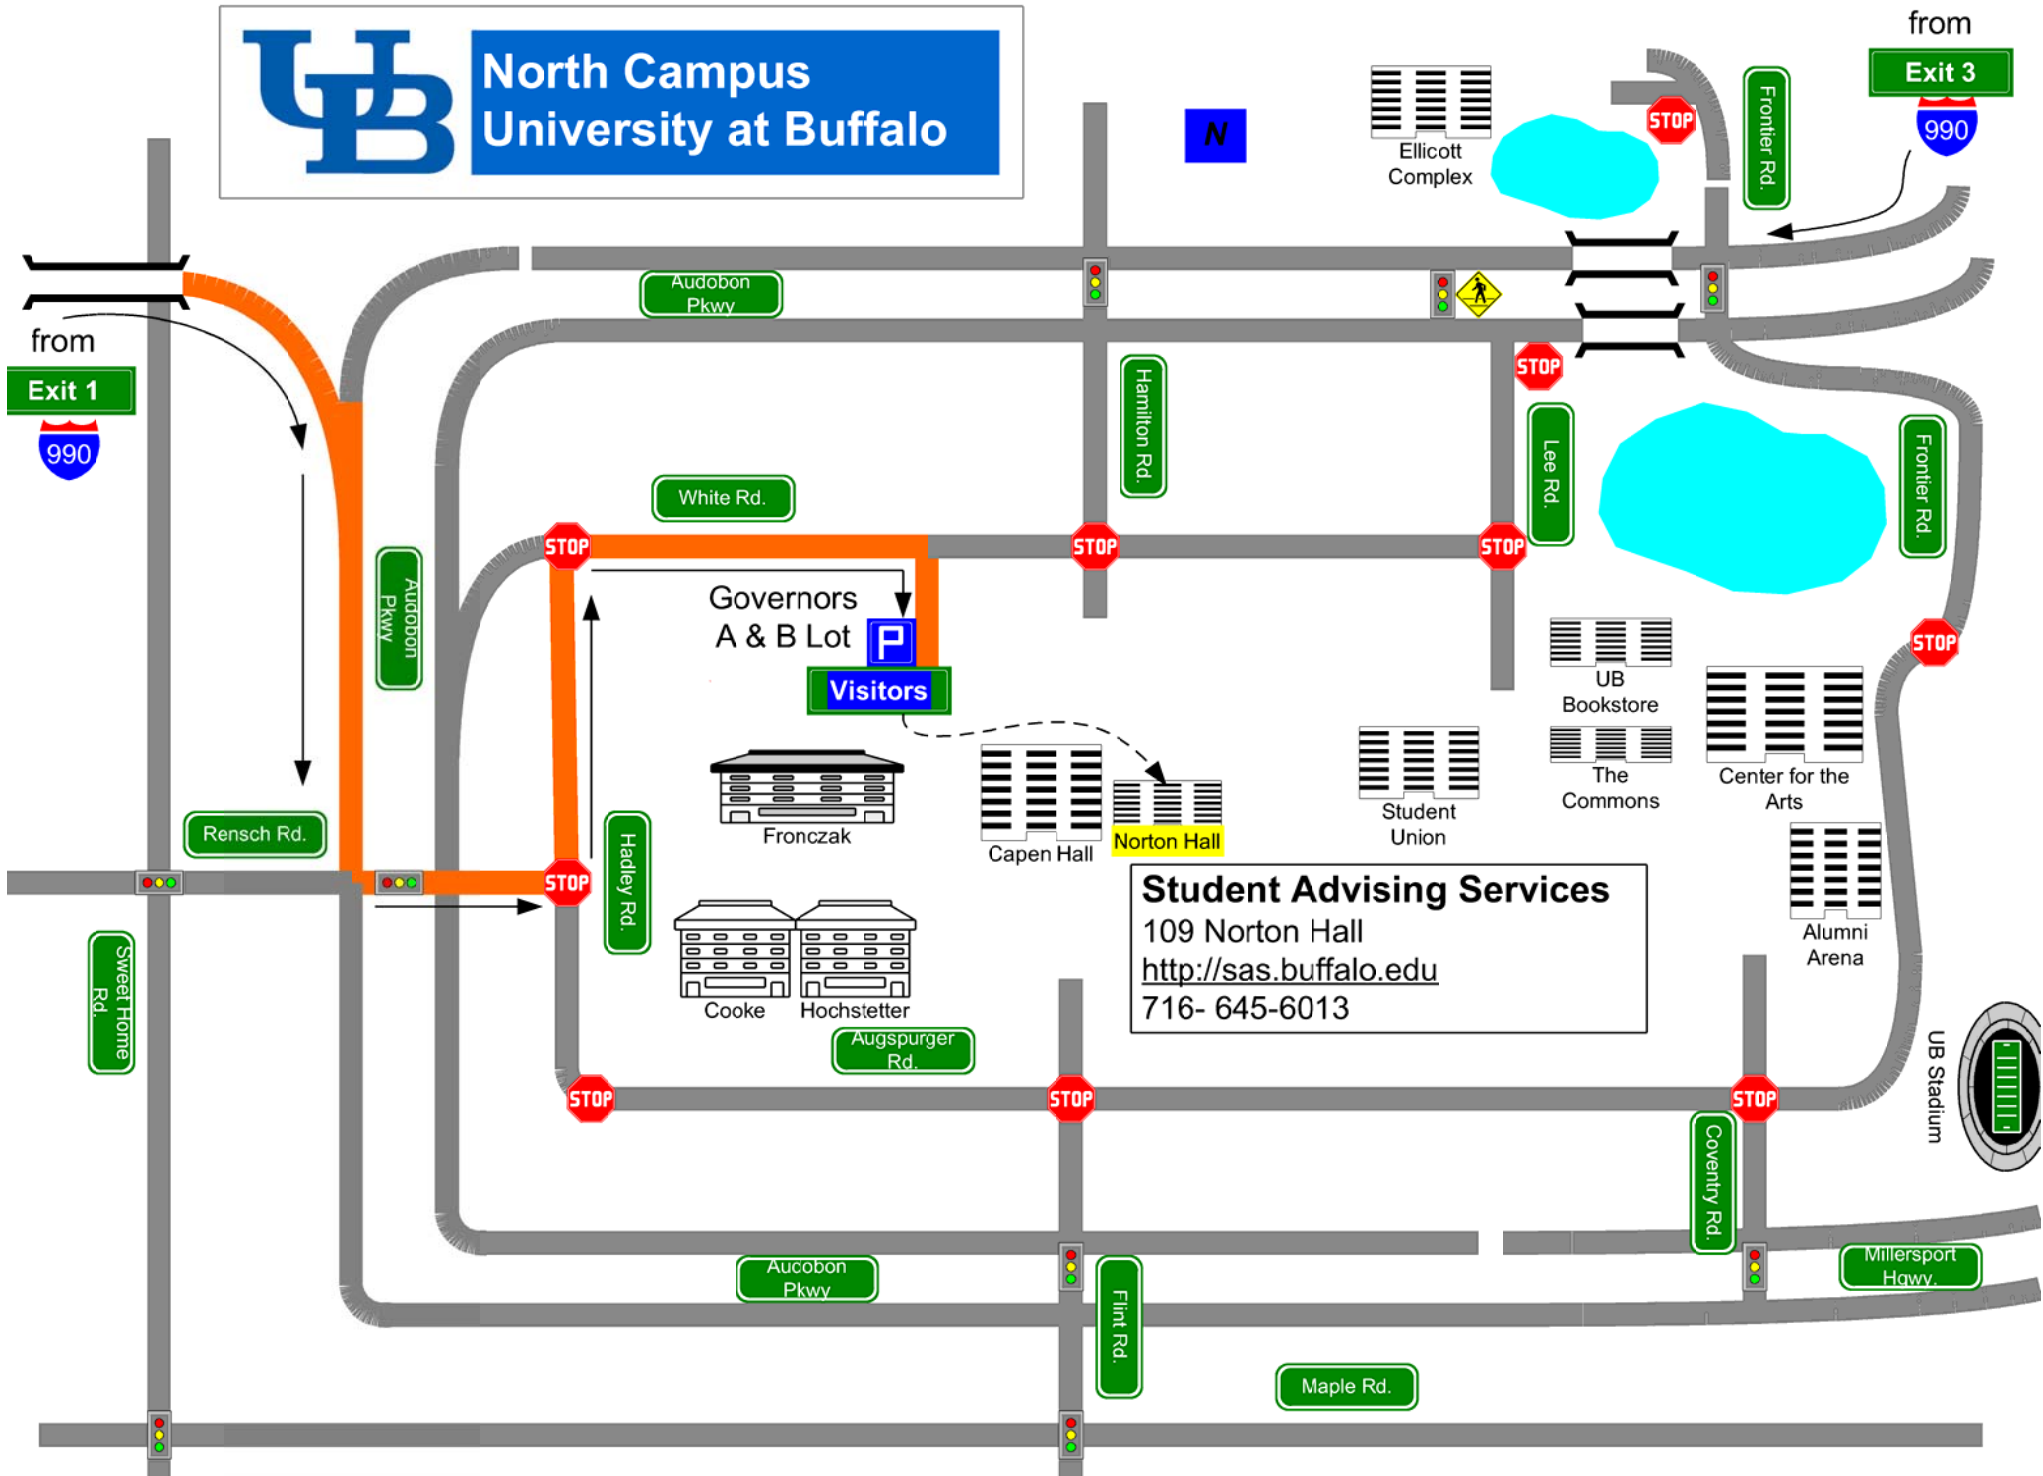

Directions to:

**UB** North Campus  
University at Buffalo

Campus Advisory & Parking Radio 1620 AM

**UB** University at Buffalo  
North Campus, refer to  
next page.

**Student Advising Services**  
109 Norton Hall, Phone: 716- 645-6013, Web: <http://sas/.buffalo.edu>

**Note:** This map is meant for the specific purpose of getting people to Student Advising Services. This map does not include all campus buildings. A complete version of the UB North Campus can be found at: <http://www.buffalo.edu/buildings/pdf-page.html>

# North Campus University at Buffalo

**Note:** This map is meant for the specific purpose of getting people to Student Advising Services. This map does not include all campus buildings. A complete version of the UB North Campus can be found at: <http://www.buffalo.edu/buildings/pdf-page.html>